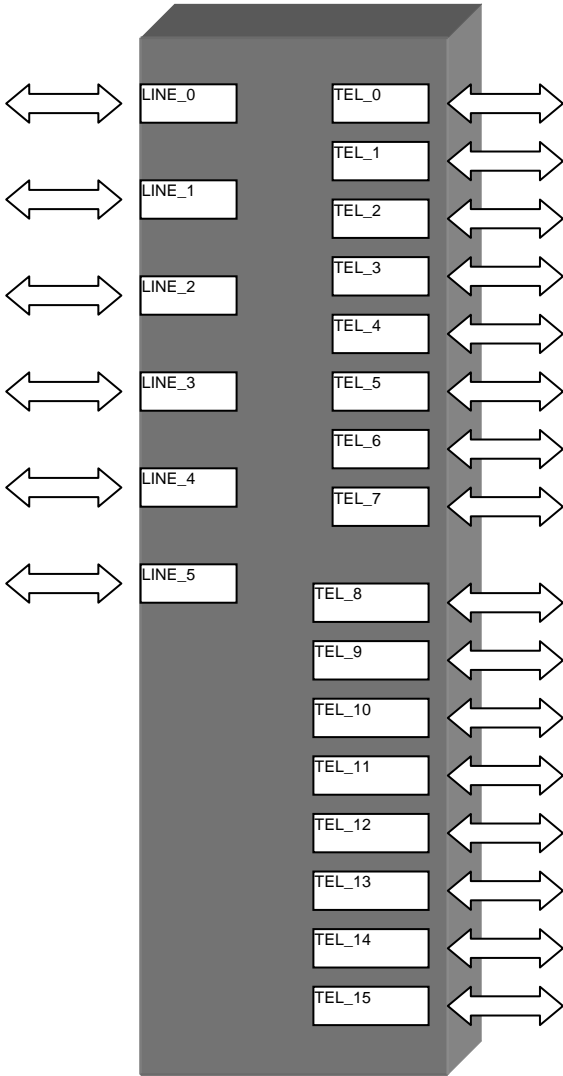

# TeleCraft TC-308 Configuration Chart

|                     |
|---------------------|
| Outside tel. number |
|                     |
|                     |
|                     |

## TC-308

| Extension Number | Location | Notes |
|------------------|----------|-------|
| 100              |          |       |
| 101              |          |       |
| 102              |          |       |
| 103              |          |       |
| 104              |          |       |
| 105              |          |       |
| 106              |          |       |
| 107              |          |       |

# TeleCraft TC-616 Configuration Chart

|                     |
|---------------------|
| Outside tel. number |
|                     |
|                     |
|                     |
|                     |
|                     |
|                     |

## TC-616

| Extension Number | Location | Notes |
|------------------|----------|-------|
| 100              |          |       |
| 101              |          |       |
| 102              |          |       |
| 103              |          |       |
| 104              |          |       |
| 105              |          |       |
| 106              |          |       |
| 107              |          |       |
| 108              |          |       |
| 109              |          |       |
| 110              |          |       |
| 111              |          |       |
| 112              |          |       |
| 113              |          |       |
| 114              |          |       |
| 115              |          |       |