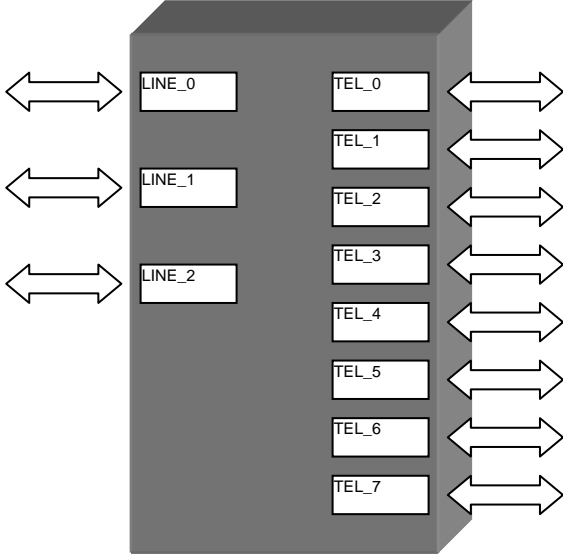

# TeleCraft TC-308 Configuration Chart

|                     |
|---------------------|
| Outside tel. number |
|                     |
|                     |
|                     |

## TC-308

| Extension Number | Location | Notes |
|------------------|----------|-------|
| 100              |          |       |
| 101              |          |       |
| 102              |          |       |
| 103              |          |       |
| 104              |          |       |
| 105              |          |       |
| 106              |          |       |
| 107              |          |       |

# TeleCraft TC-616 Configuration Chart

|                     |
|---------------------|
| Outside tel. number |
|                     |
|                     |
|                     |
|                     |
|                     |
|                     |